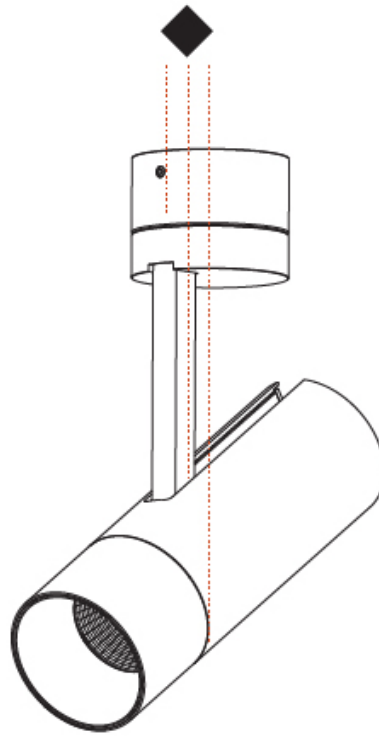

A3D112-

PROJECT

TYPE

SPECIFIER

QUANTITY

DATE