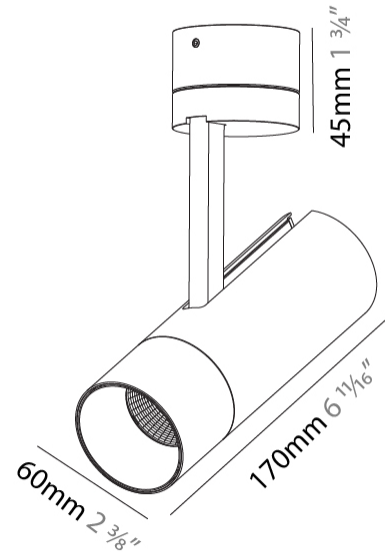

GENERAL

Series: Imagine
Subseries: Imagine 60
Brand: Prolicht
Division: Architectural
Mounting Type: Surface
Mounting Location: Ceiling
Subcategory: Spots

PHYSICAL

Shape: Cylinder
Diameter (mm): 60
Diameter (in): 2 ³/₈
Height (mm): 170
Height (in): 6 ¹¹/₁₆
Max. Overall Height (mm): 215
Max. Overall Height (in): 8 ⁷/₁₆
Light Distribution: Adjustable / Direct
Weight (kg): 0.572
Weight (lbs): 1.26
Fixture Finish: SSR / BKV / CWI / CRY / HAB / UFT / ITA / RUA / FTG / MYG / LOD / PUS / FRO / FUP / KIA / POP / BLS / SPG / MEY / GOH / GUM / CHC / COM / ABZ / JAG / OBR / MOS / ROR
Fixture Material: Aluminum Die Cast

ELECTRICAL

Lamp Type: LED (Zhaga Standard)
Input Wattage (W): 13.2 / 16.5
Total Output Wattage (W): 12 / 15
Dimming: Tri-Mode (Non-Dimming and Phase Dimming (120Vac only) and 0-10V Dimming)
Driver Included: Yes
Driver Location: Integrated
Driver Type: Constant Current - Universal
Driver Class: Class 2
Input Voltage (V): 120 - 277
Constant Current (MA): 350

LED

Number of LEDs: 1
Color Temperature (°K): 2700 / 3000 / 3500 / 4000
Max. Delivered Lumen (lm): 520 / 580 / 627 / 640
CRI: >90 CRI
Lamp Life (hrs): 50000

OPTICAL

Reflector°: 10
Adjustability: Rotational 350°; Tilt 90°

RATINGS AND CERTIFICATIONS

Certified By: Certified for North American Standards
IP rating: IP20

PROJECT
TYPE
SPECIFIER
QUANTITY
DATE